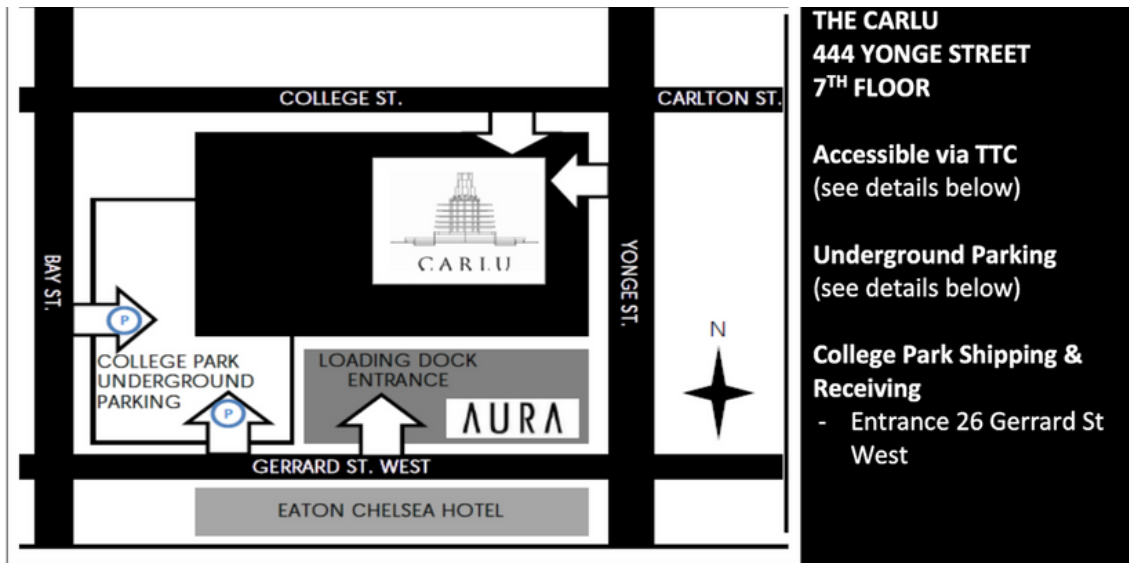

67TH CSC AWARDS

MAY 4 2024

GETTING TO THE CARLU

444 Yonge St. | Toronto, ON

THE CARLU
444 YONGE STREET
7TH FLOOR

Accessible via TTC
 (see details below)

Underground Parking
 (see details below)

College Park Shipping & Receiving
 - Entrance 26 Gerrard St West

THE CARLU – DRIVING DIRECTIONS

Travelling from the East End	Travelling from the West End
· Highway 401 West to Highway 404 – Don Valley Parkway	· Highway 401 East to Highway 427 south bound
· Take highway 404 – Don Valley Parkway south bound	· Highway 427 south bound to the Gardiner Expressway
· Merge onto the Gardiner Expressway – west bound	east bound
· Exit the Gardiner Expressway at the Jarvis Street Exit	· Exit the Gardiner Expressway at the York Street /
· Continue through lights to Yonge Street	Bay Street / Yonge Street Exit
· Turn Right (North) onto Yonge Street	· Head North on Bay Street
· Turn Left (West) onto Wellington Street West	· Turn Right (East) onto Gerrard Street
· Turn Right (North) onto Bay Street	· Standard Parking Entrance (blue “P”) will be located on your left-hand side.
· Standard Parking Entrance (blue “P”) will be located on your right-hand side, just north of Gerrard St and south of College St	· Drive car to the 2nd Level & head towards the NORTH side of the parking lot. Look out for signs that say “North,” “Market level,” or “444 Yonge St.”
· Drive car to the 2nd Level & head towards the NORTH side of the parking lot. Look out for signs that say “North,” “Market level,” or “444 Yonge St.”	